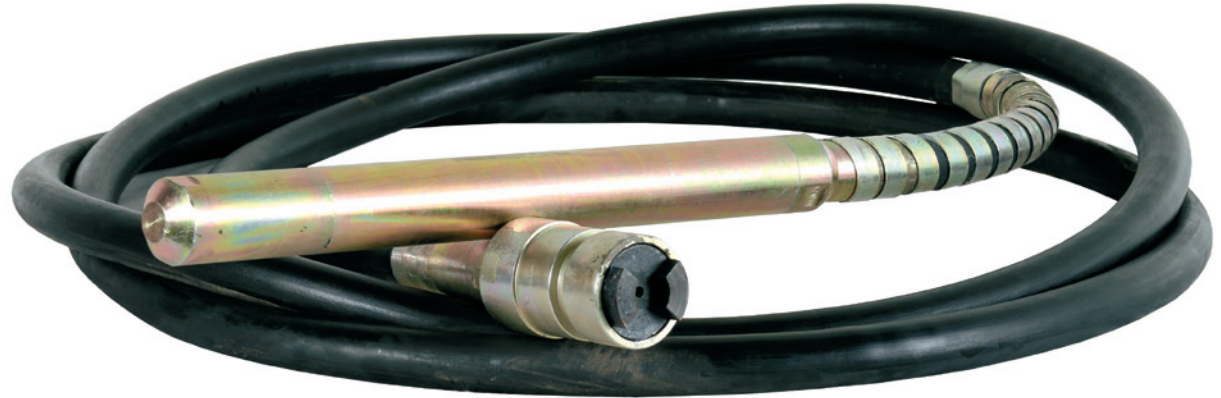

FLEXIBLE SHAFT POKER

MADE TOUGH FOR AFRICA™

FULL RANGE OF REPLACEMENT PARTS | LIGHT-WEIGHT AND COMPACT

COMPLETE POKER WITH DRIVE SHAFT

To fit on Hoffmann Drive Unit

- 32 mm x 6 mm
- Capacity: 130(L/ph)

MODEL	CN-32	CN-45
Vibrator head diameter x length (mm)	32 x 442	45 x 442
Vibrator amplitude (mm)	1.25	1.25
Frequency (Hz)	225	
Flexible drive shaft (rpm)	3000 - 3600	
Total length (m)	6	
Nett weight ± (kg)	10	13