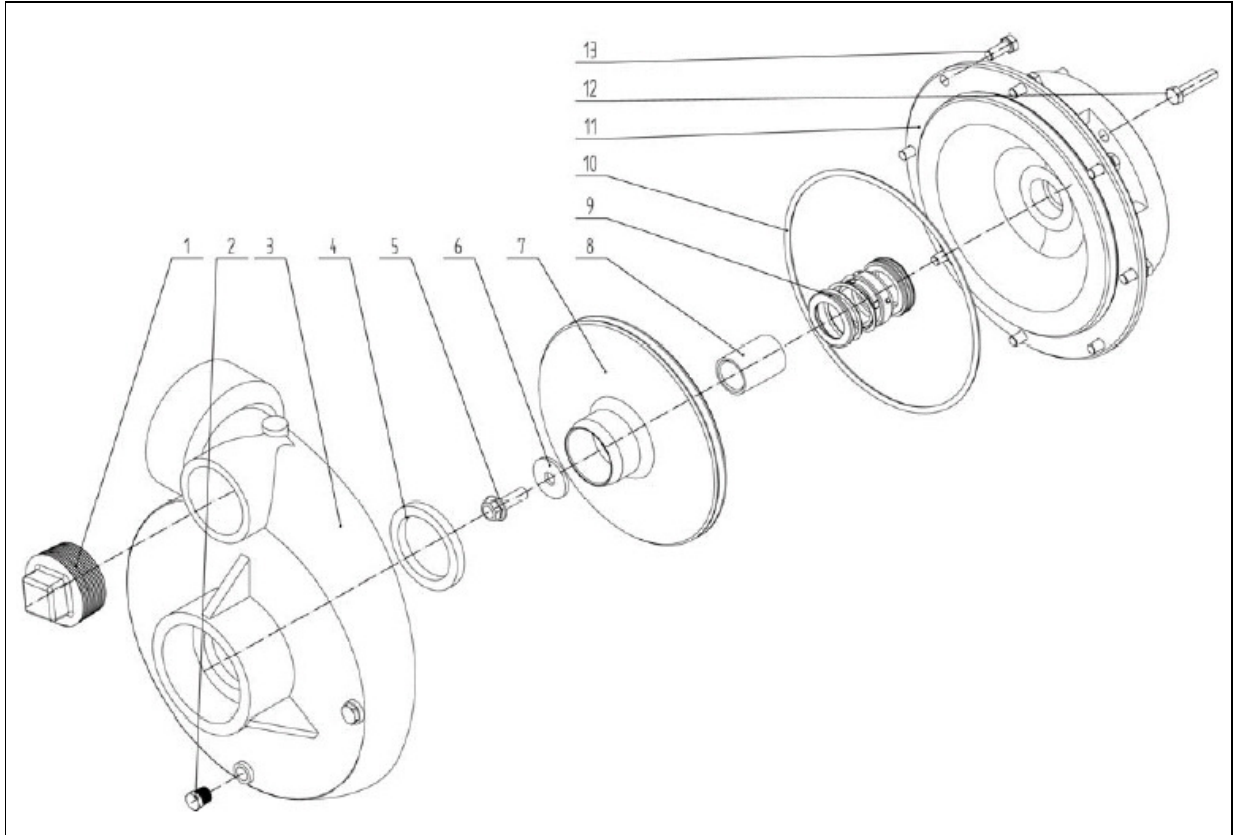

HOFFMANN POWER PRODUCTS

PARTS LIST 2015

HOFFMANN

H-80HC – CAST IRON WATER PUMP 3"

ALL PARTS ARE SUBJECT TO STANDARD HOFFMANN TERMS AND CONDITIONS OF SALE 2010

Replacement parts are not manufactured, sold or warranted by O.E.M's and any part numbers and or descriptions are used for identification purposes only.

Part	Description	Qty	Part No.
1	Plug 2"	1	
2	Plug 1/4"	2	
3	Pump Body	1	H-80HC-003
4	O-Ring	1	H-80HC-004
5	Bolt M10*30	1	
6	Washer $\phi 10^{\text{mm}}$	1	H-80HC-006
7	Impeller	1	H-80HC-007
8	Shaft Bush	1	H-80HC-008
9	Mechanical Seal	1	H-80HC-009
10	Seal O-Ring	1	H-80HC-010
11	Pump Cover	1	
12	Bolt M8*38	4	
13	Bolt M8*20	8	